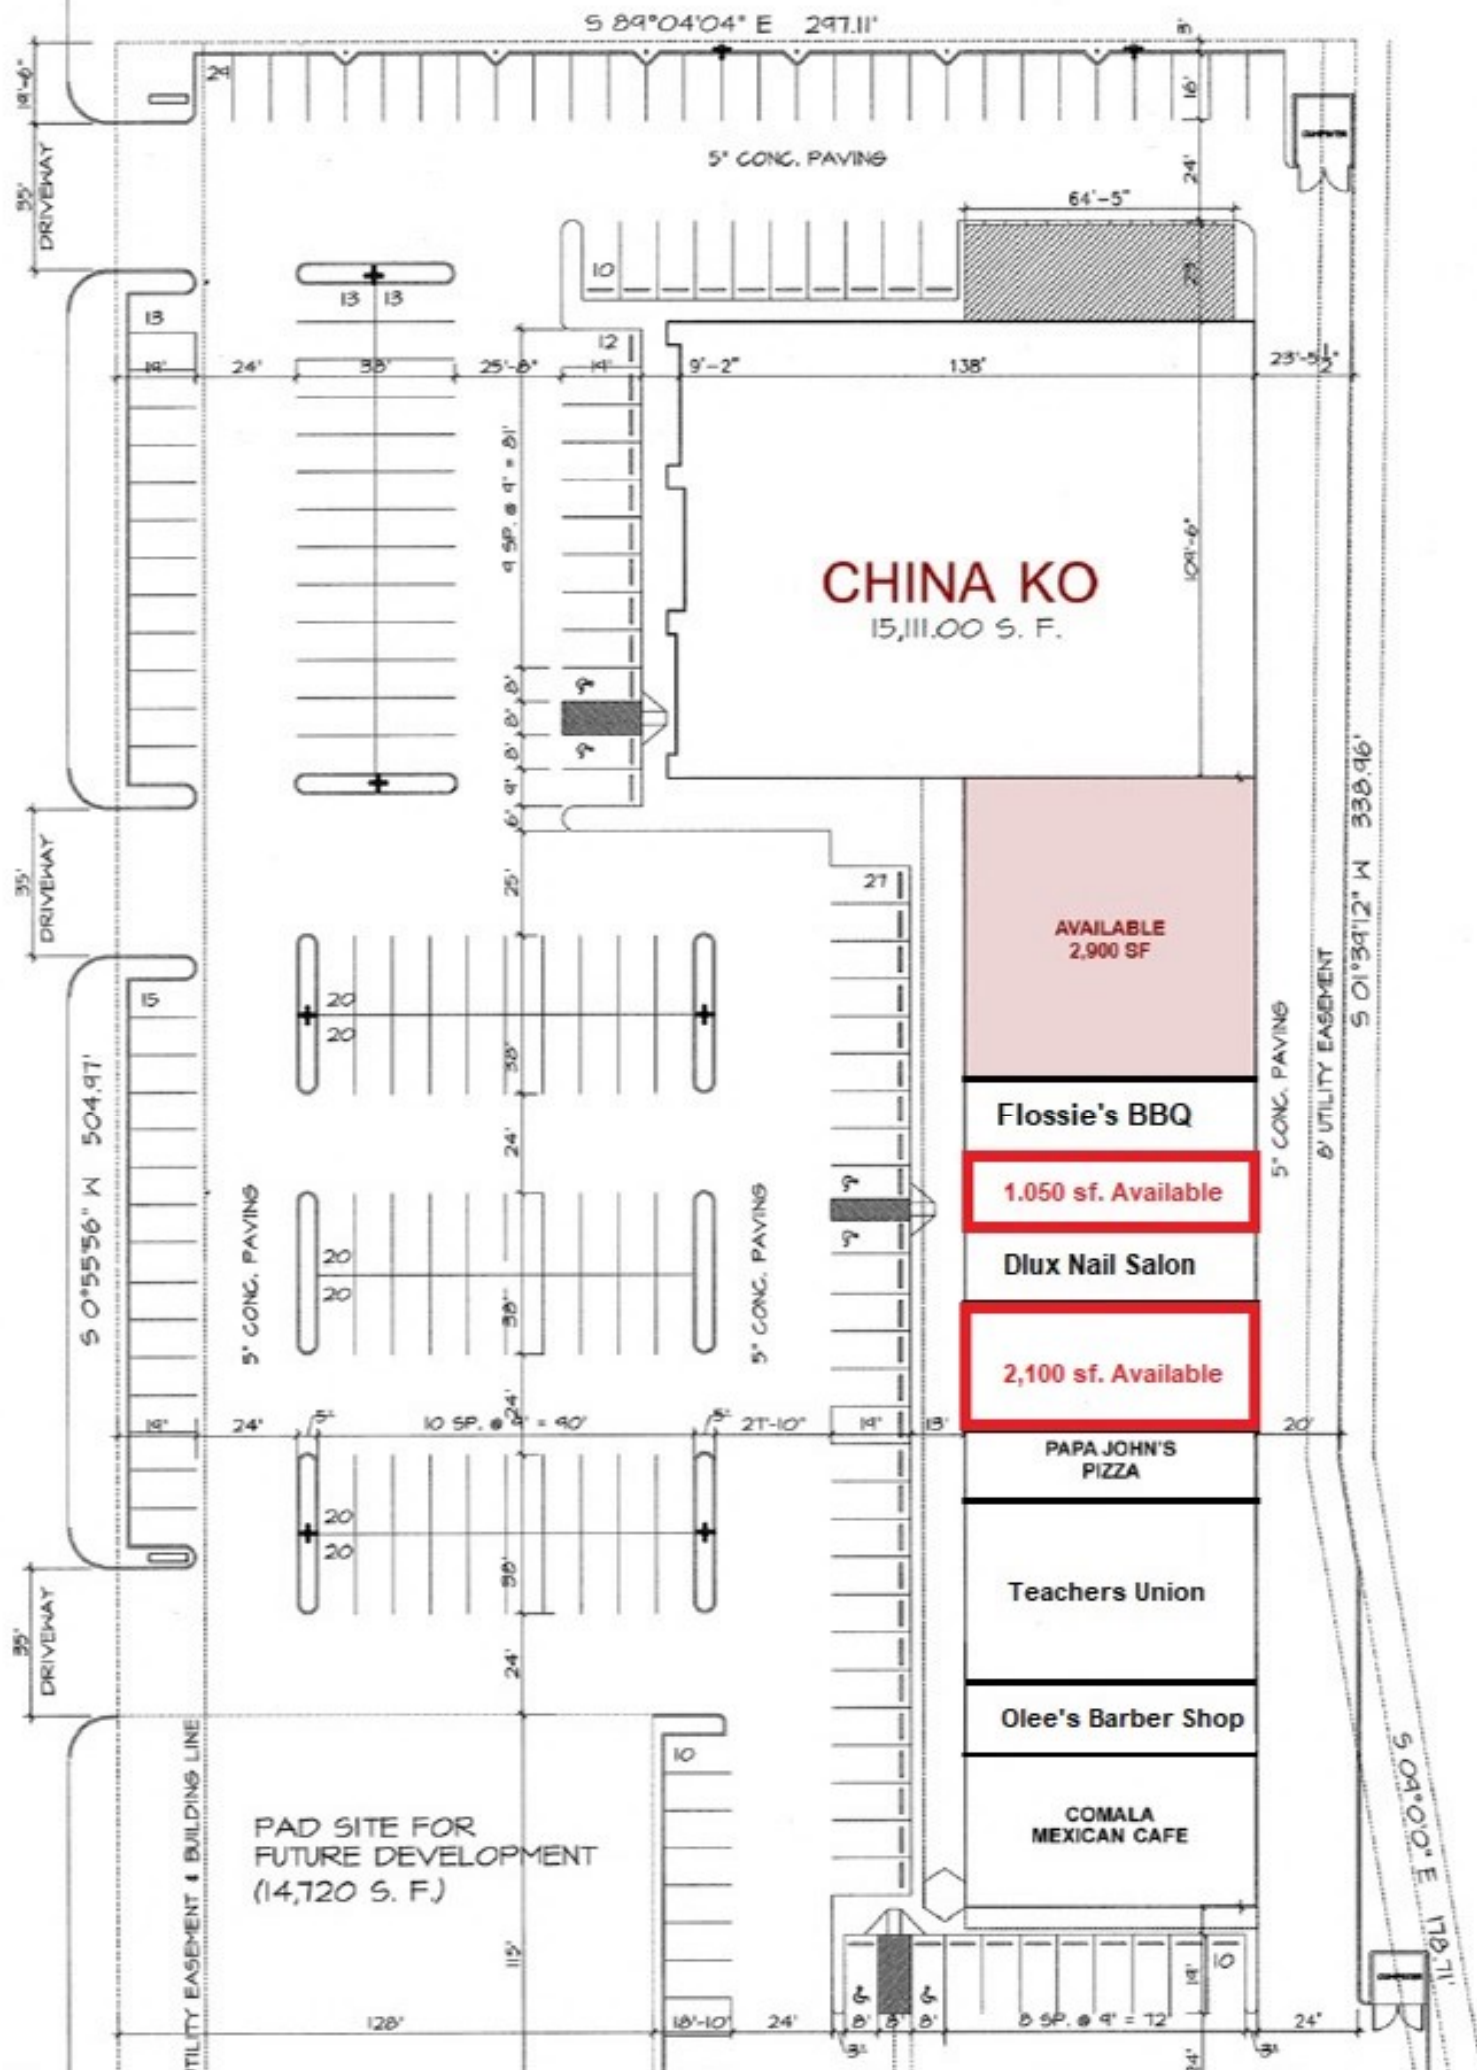

BELTWAY & EAST. (300 R.O.W.)

CHINA KO
15,111.00 S. F.

AVAILABLE
2,900 SF

Flossie's BBQ

1,050 sf. Available

Dlux Nail Salon

2,100 sf. Available

PAPA JOHN'S
PIZZA

Teachers Union

Olee's Barber Shop

COMALA
MEXICAN CAFE

PAD SITE FOR
FUTURE DEVELOPMENT
(14,720 S. F.)